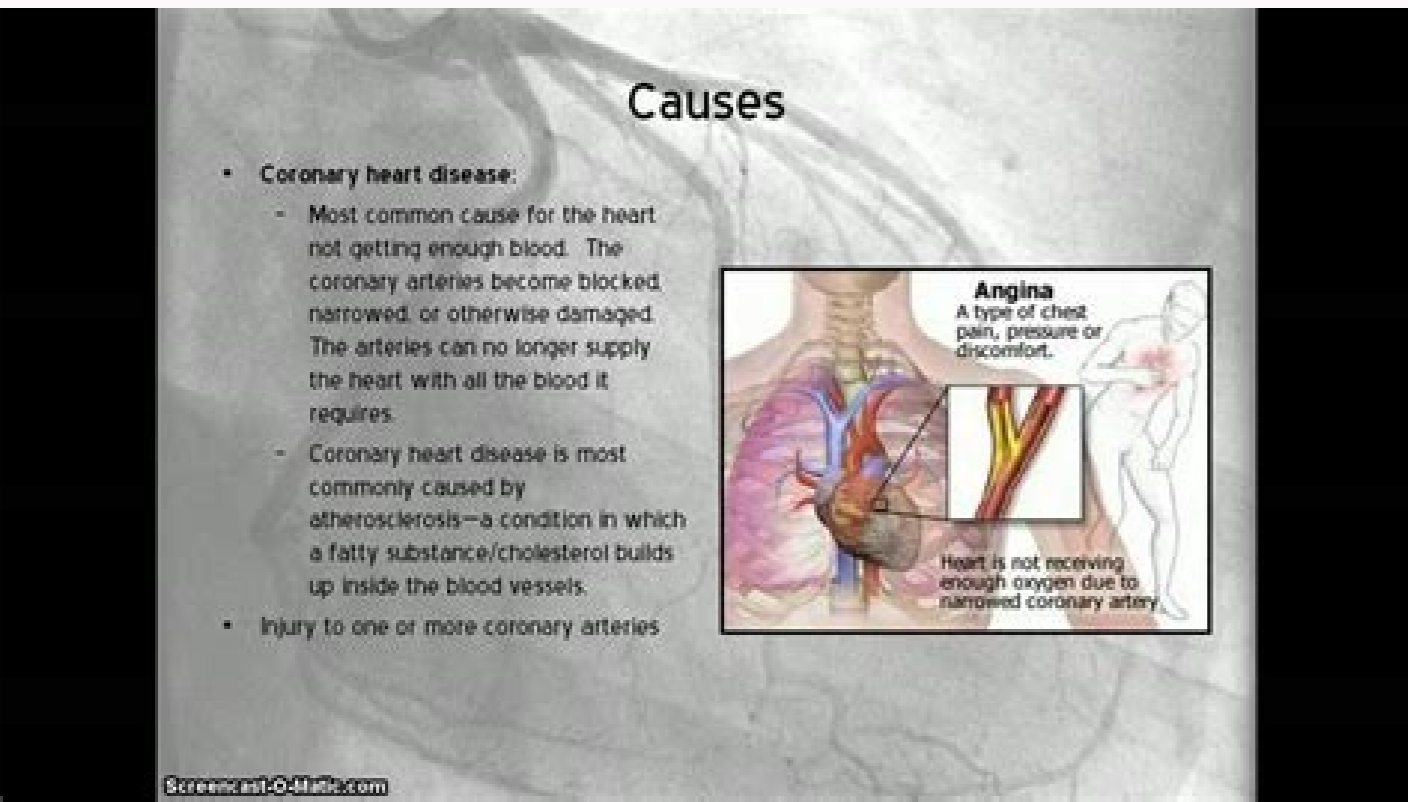

Unstable unicorns how to play

Unstable unicorns how to play video. How to play unstable unicorns for dummies. Unstable unicorns how to play youtube. Unstable unicorns how to play downgrade cards. Unstable unicorns how to play 2 player. How to play unstable unicorns nsfw. How to play unstable unicorns 2nd edition. Unstable unicorns game how to play.